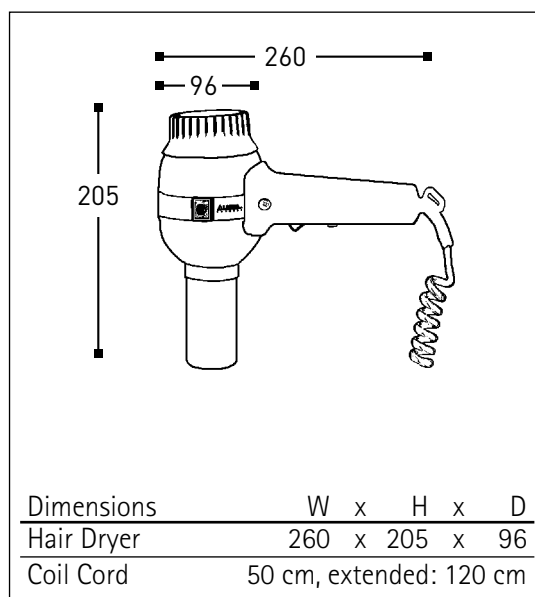

ALISEO GmbH · Postfach 11 25 · D-77705 Wolfach

Tel. +49- (0) 78 34 - 83 43 0

Fax +49- (0) 78 34 - 83 43 30

E-mail: info@aliseo.de · Internet: www.aliseo.de

ALISEO GmbH
G E R M A N Y