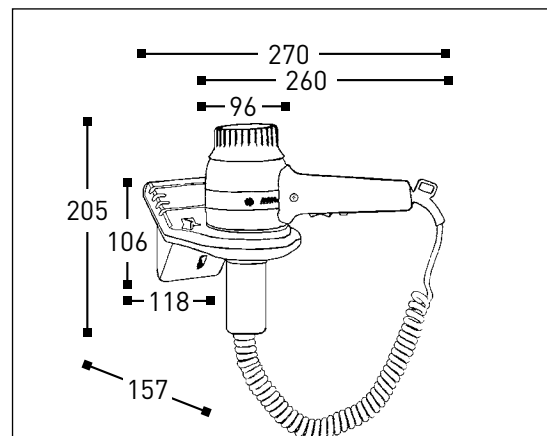

Tel. +49- (0) 78 34 - 83 43 0

Fax +49- (0) 78 34 - 83 43 30

E-mail: info@aliseo.de · Internet: www.aliseo.de

ALISEO GmbH
G E R M A N Y

Product Details

Hotel Hair Dryers

NOSTALGIE Ionic Care

- With ionic technology
- For wall mounting
- Two heat/speed settings 500/1000 W or 400/850 W (lighter weight)
- Cold shot button
- Interrupter switch
- Safety screws
- Integrated overheating and circuit protection
- Double insulated (Class II)
- 220-240 V, 50/60 Hz

Dimensions in mm	W	x	H	x	D
Hair Dryer	260	x	205	x	96
Holder	118	x	106	x	157
Complete (incl. Coil Cord)	270	x	380	x	157
Coil Cord	50 cm, extended: 120 cm				