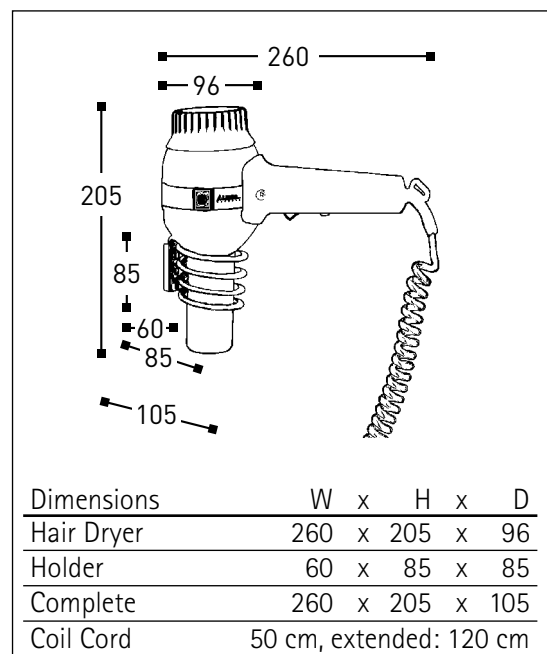

Cleaning Instructions - Hair Dryer:

- Disconnect the hand dryer from the power supply.
- Wipe the case of the hairdryer with a damp (NOT wet) cloth.
- Polish with a dry cotton cloth.