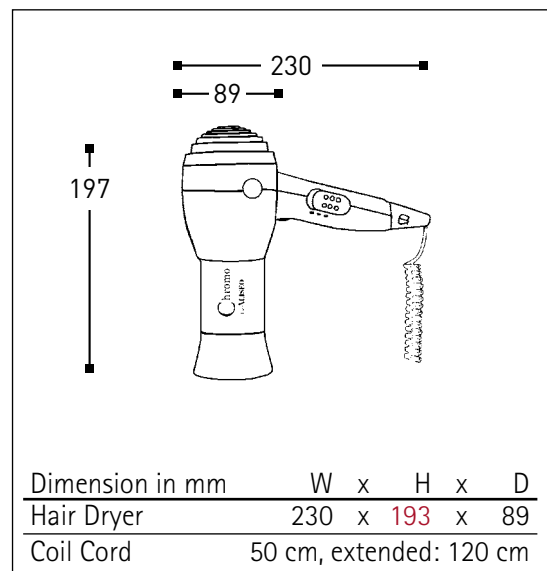

Product Details

Hajszárító

CHROMO

- Without holder
- Removable air nozzle
- Two heat/speed setting 600/1200 W
- Cold shot button
- Normal on/off switch
- Safety screws
- Integrated overheating protection
- Double insulated (Class II)
- 220-240 V, 50/60 Hz

- ▶ With plug, for plug-in application:

Code	Colour	Heat / Speed Settings
010328	chrome/black	600/1200 W

Cleaning Instructions - Hair Dryer:

- Disconnect the hand dryer from the power supply.
- Wipe the case of the hairdryer with a damp (NOT wet) cloth.
- Polish with a dry cotton cloth.

▶ Hard wire application:

Code	Colour	Heat / Speed Settings
010407	chrome/black	600/1200 W

▶ With additional cord and plug for plug-in application:

Code	Colour	Heat / Speed Settings
010408	chrome/black	600/1200 W