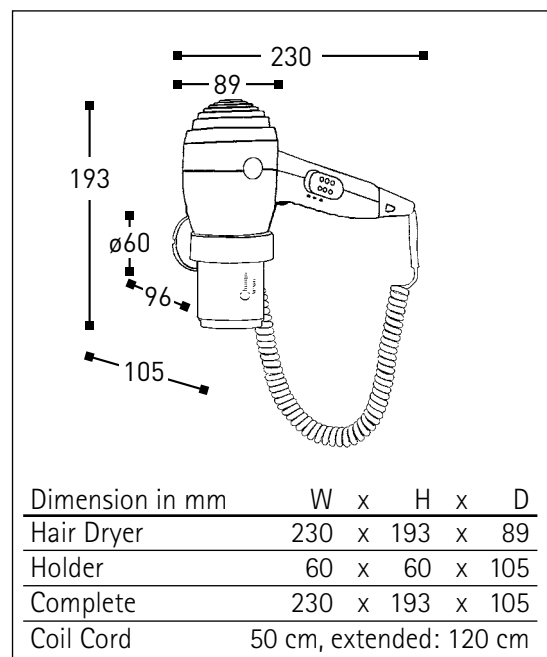

Cleaning Instructions - Hair Dryer:

- Disconnect the hand dryer from the power supply.
- Wipe the case of the hairdryer with a damp (NOT wet) cloth.
- Polish with a dry cotton cloth.