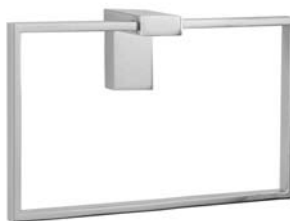

ZENTRIC - Bathroom Accessories

Simple, Clear and Defined!
Casual elegance in an understated square design.

	Version	Art.	Unit Price - July 2008 (Euro VAT not included)	
	Towel Rack Covered screws Material: brass Width x Height x Depth 520 x 40 x 215 mm	chrome	730016	167,00
	Double Towel Rail Covered screws Material: brass Width x Height x Depth 480 x 54 x 112 mm	chrome	730010	116,00
	Towel Rail Covered screws Material: brass Width x Height x Depth 480 x 54 x 54 mm	chrome	730008	90,10
	Towel Ring Covered screws Material: brass Width x Height x Depth 206 x 129 x 54 mm	chrome	730001	83,40
	Hook Covered screws Material: brass Width x Height x Depth 34 x 64 x 64 mm	chrome	730002	31,50
	Hook Covered screws Material: brass Width x Height x Depth 30 x 65 x 54 mm	chrome	730014	28,70
	Double Hook Covered screws Material: brass Width x Height x Depth 82 x 57 x 54 mm	chrome	730011	38,30