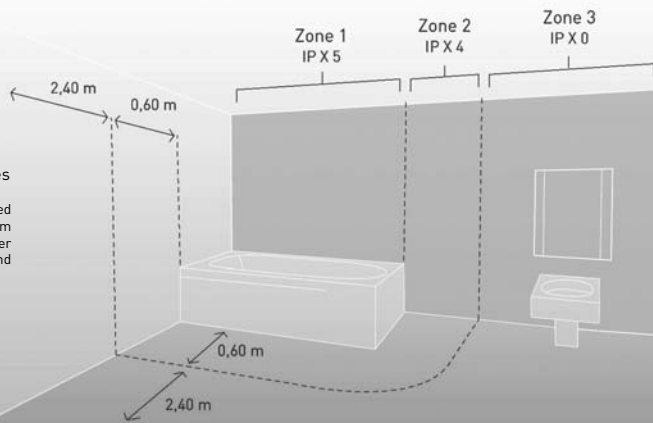

Hard wire or plug-in application

white

max. 1500 W

010421

160,00

Installation Safety Distances

Electric appliances must be wired to the electric circuit in a minimum distance of 0,60 m from shower cabins and bath tubs (zone 3) and of 1,20 m from shower heads.